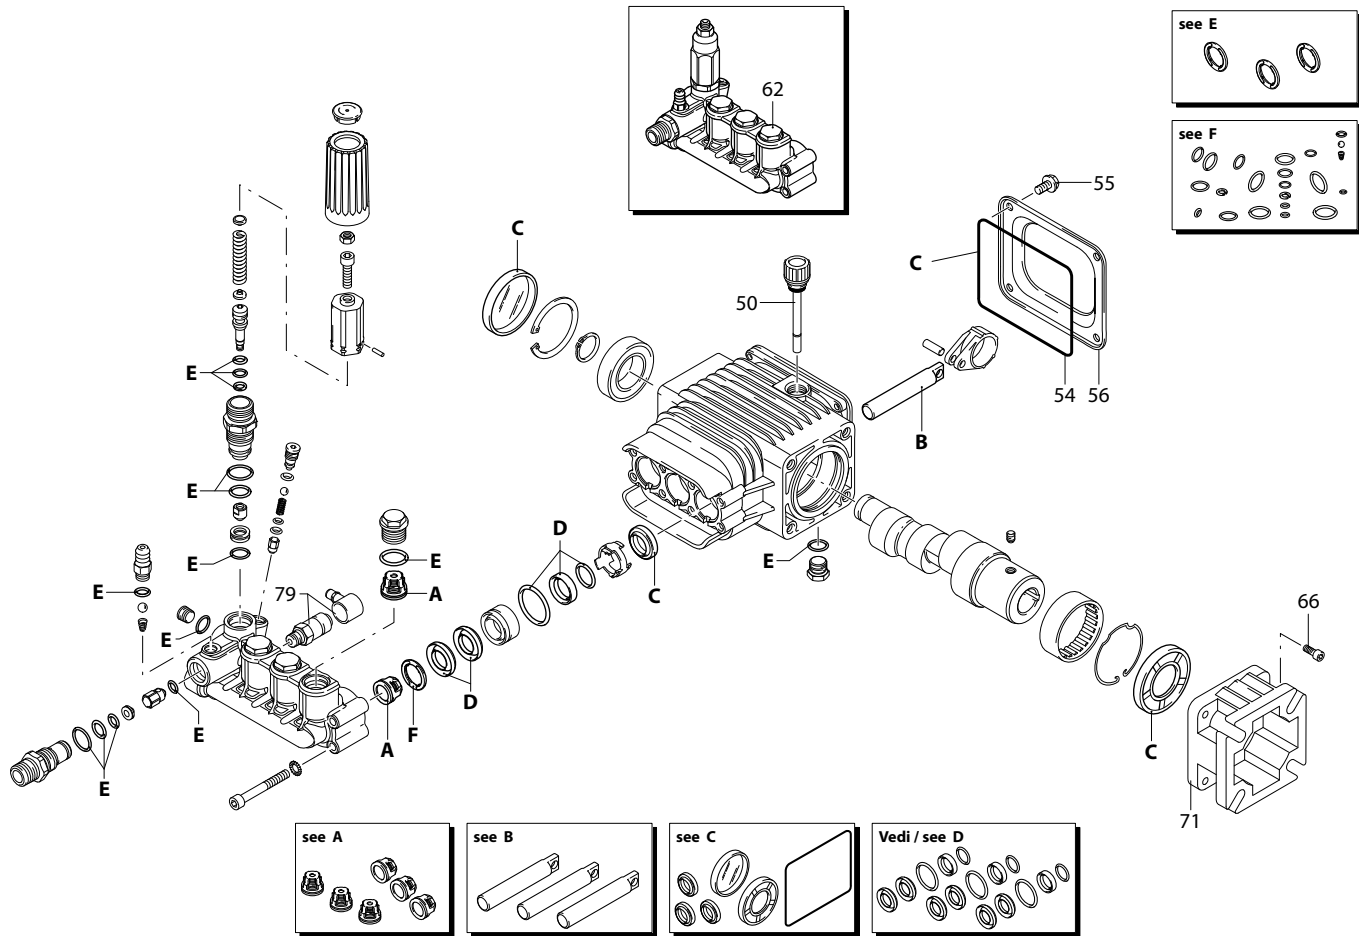

POWER WASHER PUMP, TRIPLEX-3GPM, 3100 PSI – REPLACEMENT PARTS

REF. #	Generac Part #	QTY	Description
	OJ0172	1	COMPLETE PUMP, TRIPLEX-3GPM, 3100 PSI
50	0H95660120	1	CAP, OIL
54	0H95660121	1	GASKET
55	0H95660122	4	SCREW, M6x12
56	0H95660123	1	COVER, REAR
62	0H95660124	1	PUMP HEAD, PRE-ASSY.
66	0H95660125	4	SCREW, M8x20
71	OJ01720110	1	FLANGE, GAS ENGINE
79	0H9570	1	VALVE ASSY., THERMAL RELIEF

REF. #	Generac Part #	QTY	Description
A	0H95660110	1	KIT, VALVE
B	0H95660111	1	KIT, PISTON
C	0H95660112	1	KIT, OIL SEALS
D	0H95660113	1	KIT, WATER SEALS
E	0H95660114	1	KIT, O-RINGS
F	0H95660115	1	KIT, SUPPORT RINGS
	0H95660116	1	KIT, UNLOADER (NOT SHOWN)